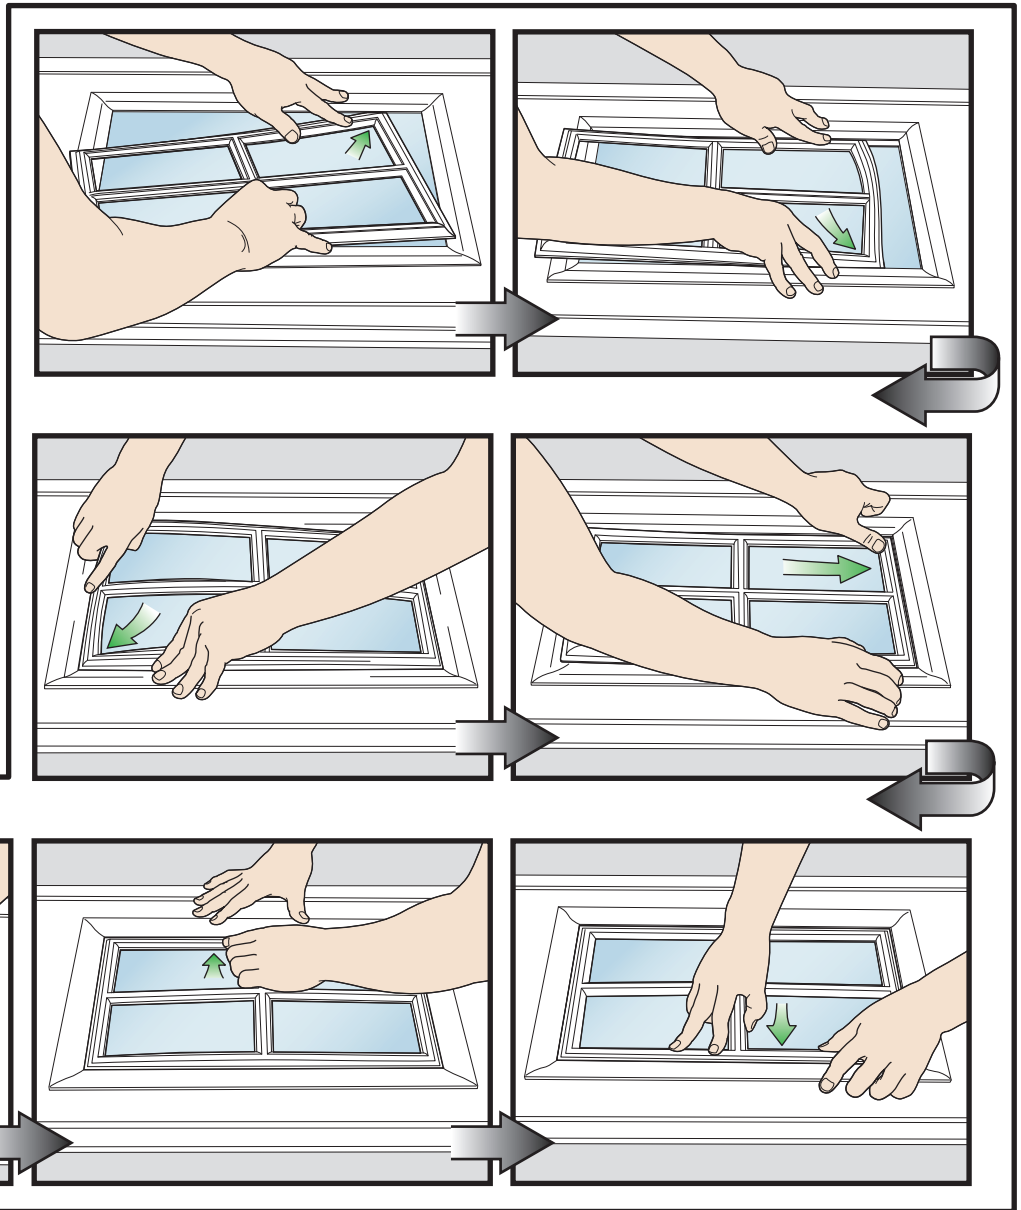

Window Trim Inserts Installation Instructions

Distributed by: Amarr Garage Doors
3800 Greenway Circle, Lawrence, KS 66046 USA
Customer Service: 1-866-366-7701

Form # 051 (10/19/05)
Printed in U.S.A.