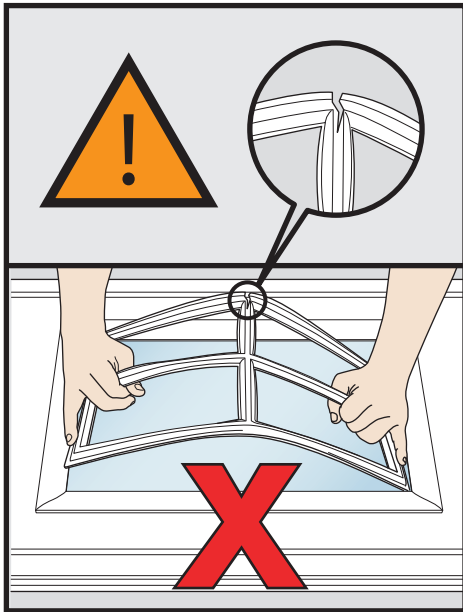

Window Trim Inserts Installation Instructions

Distributed by: Amarr Garage Doors
3800 Greenway Circle, Lawrence, KS 66046 USA
Customer Service: 1-866-366-7701

Form # 051 (10/19/05)
Printed in U.S.A.