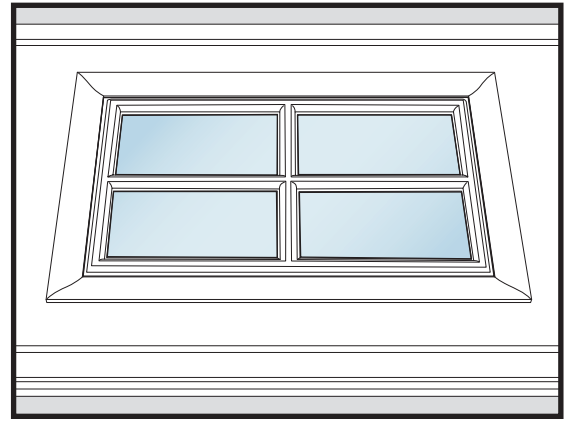

Window Trim Inserts Installation Instructions

Distributed by: Amarr Garage Doors
3800 Greenway Circle, Lawrence, KS 66046 USA
Customer Service: 1-866-366-7701

Form # 051 (10/19/05)
Printed in U.S.A.